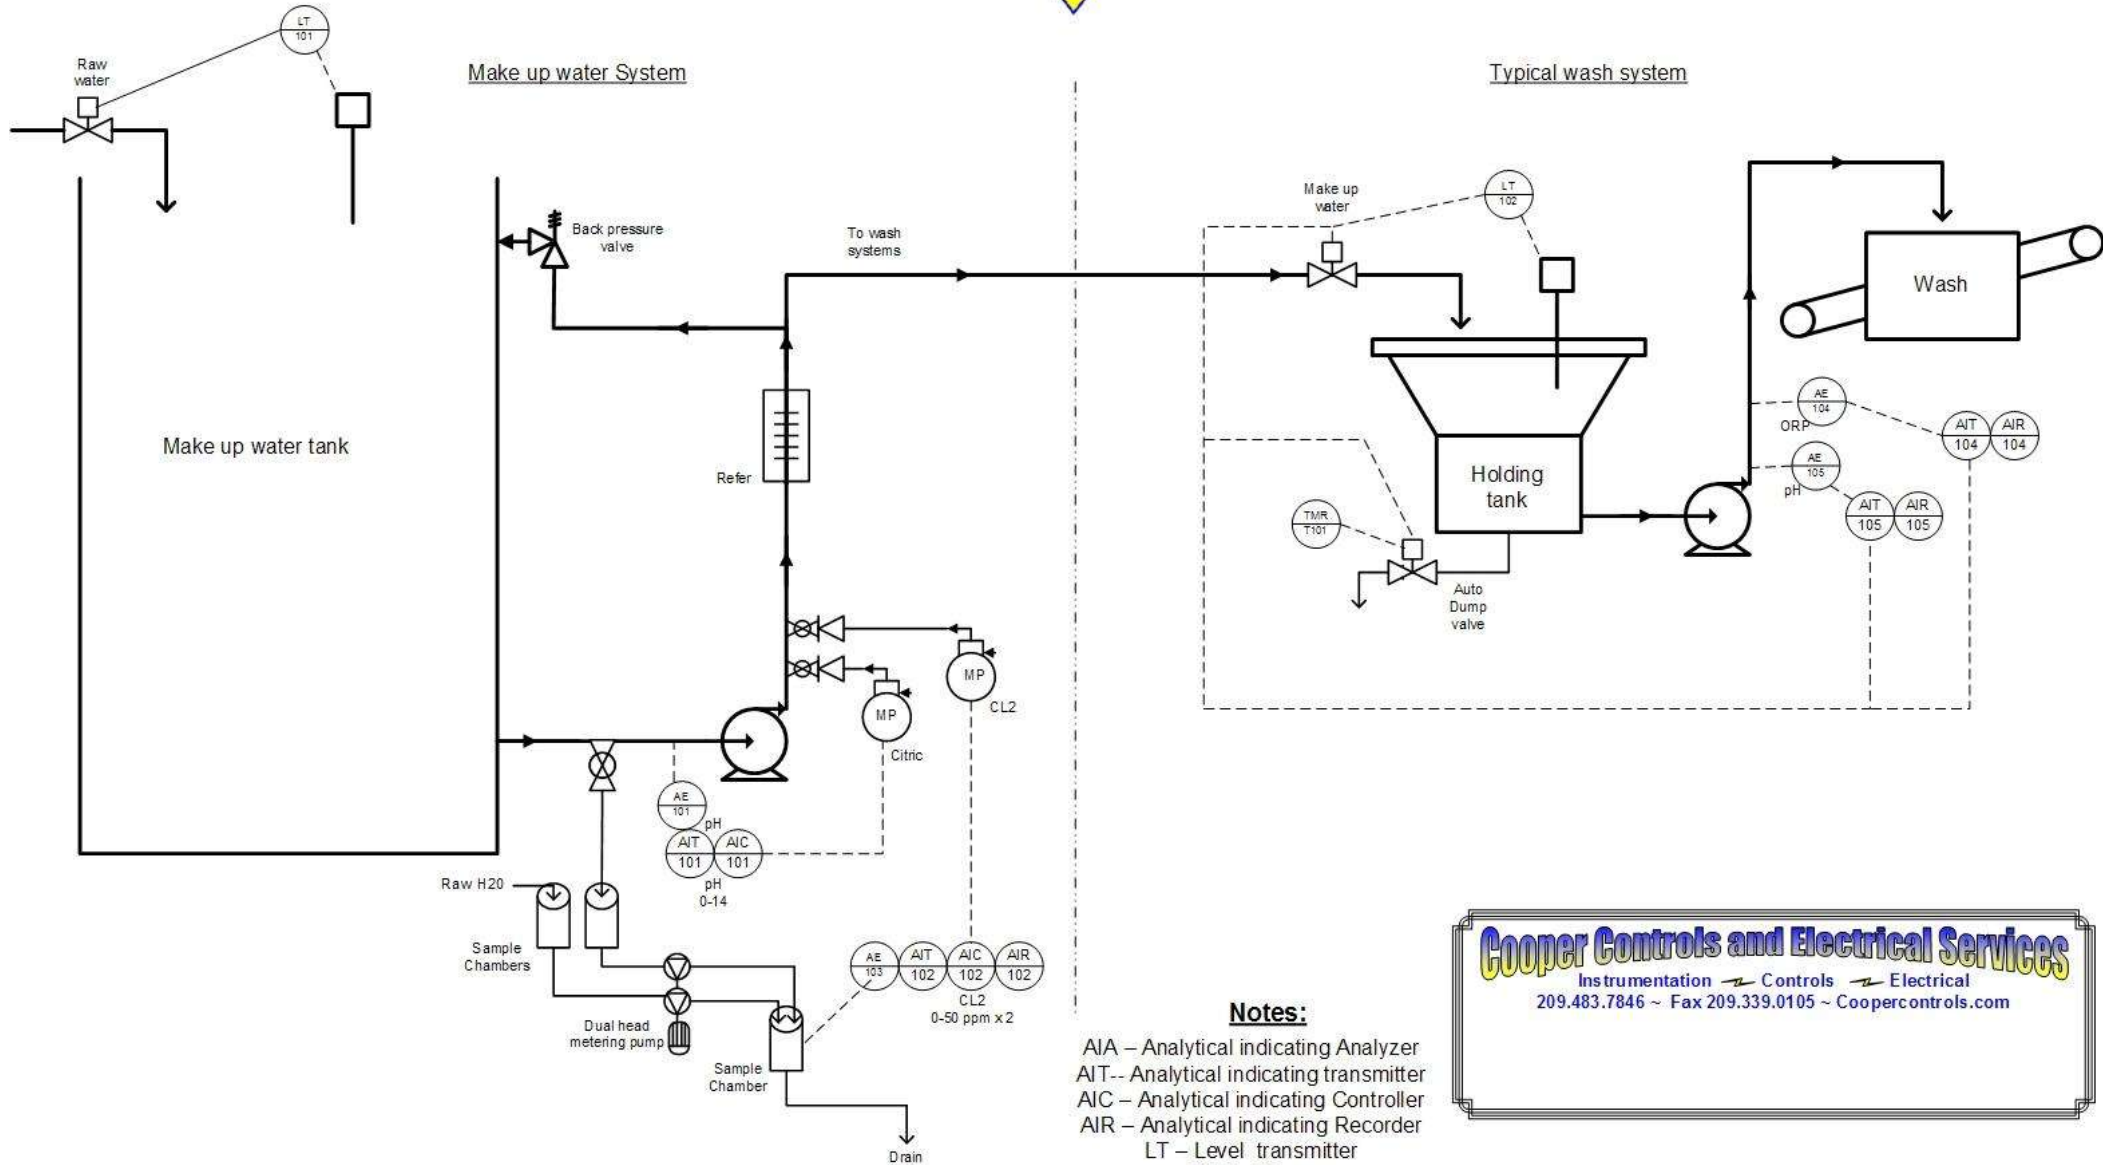

### Make up water System

### Typical wash system

#### Notes:

- AIA – Analytical indicating Analyzer
- AIT-- Analytical indicating transmitter
- AIC – Analytical indicating Controller
- AIR – Analytical indicating Recorder
- LT – Level transmitter
- TMR - Timer