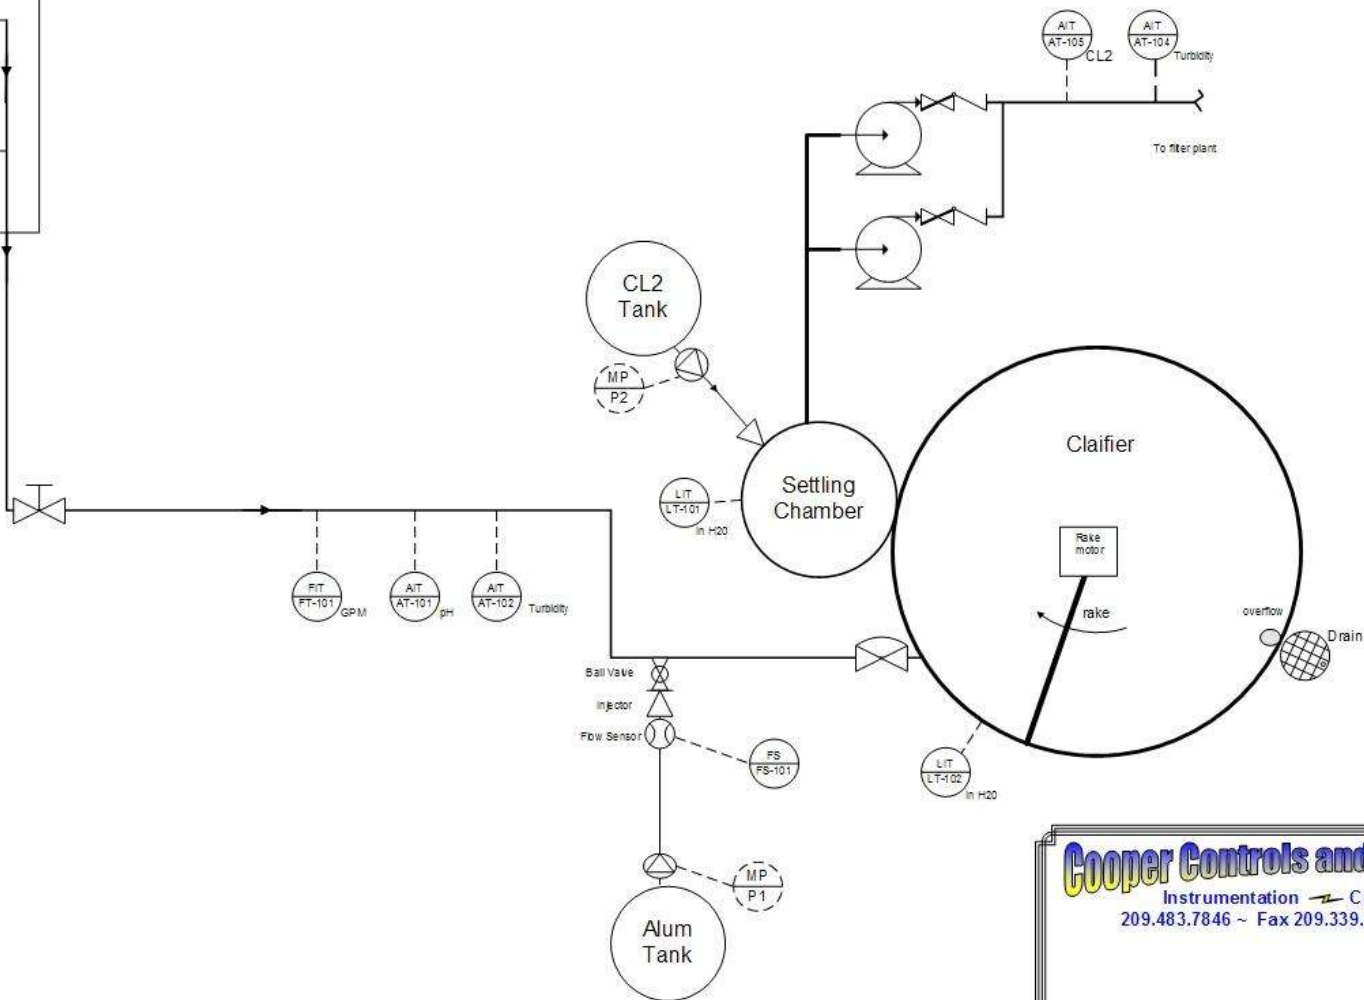

Raw Water Pump Station

Cooper Controls and Electrical Services
Instrumentation ⚡ Controls ⚡ Electrical
209.483.7846 ~ Fax 209.339.4571 ~ Coopercontrols.com